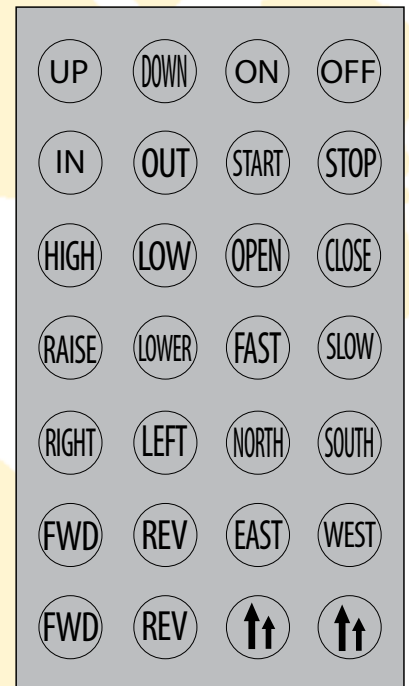

## SUMMIT SERIES SK2500

## TELECHIEF® SERIES TM2000/4000/6000

For the TM2000, 4000, and 6000 the button area on the faceplate is clear, the button legend is applied to the underside of the faceplate before applying the faceplate to the transmitter.