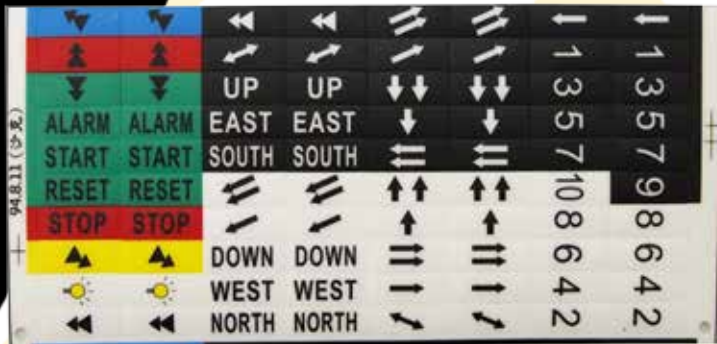

## TELECHIEF® SERIES TM2000/4000/6000

For the TM2000, 4000, and 6000 the button area on the faceplate is clear, the button legend is applied to the underside of the faceplate before applying the faceplate to the transmitter.